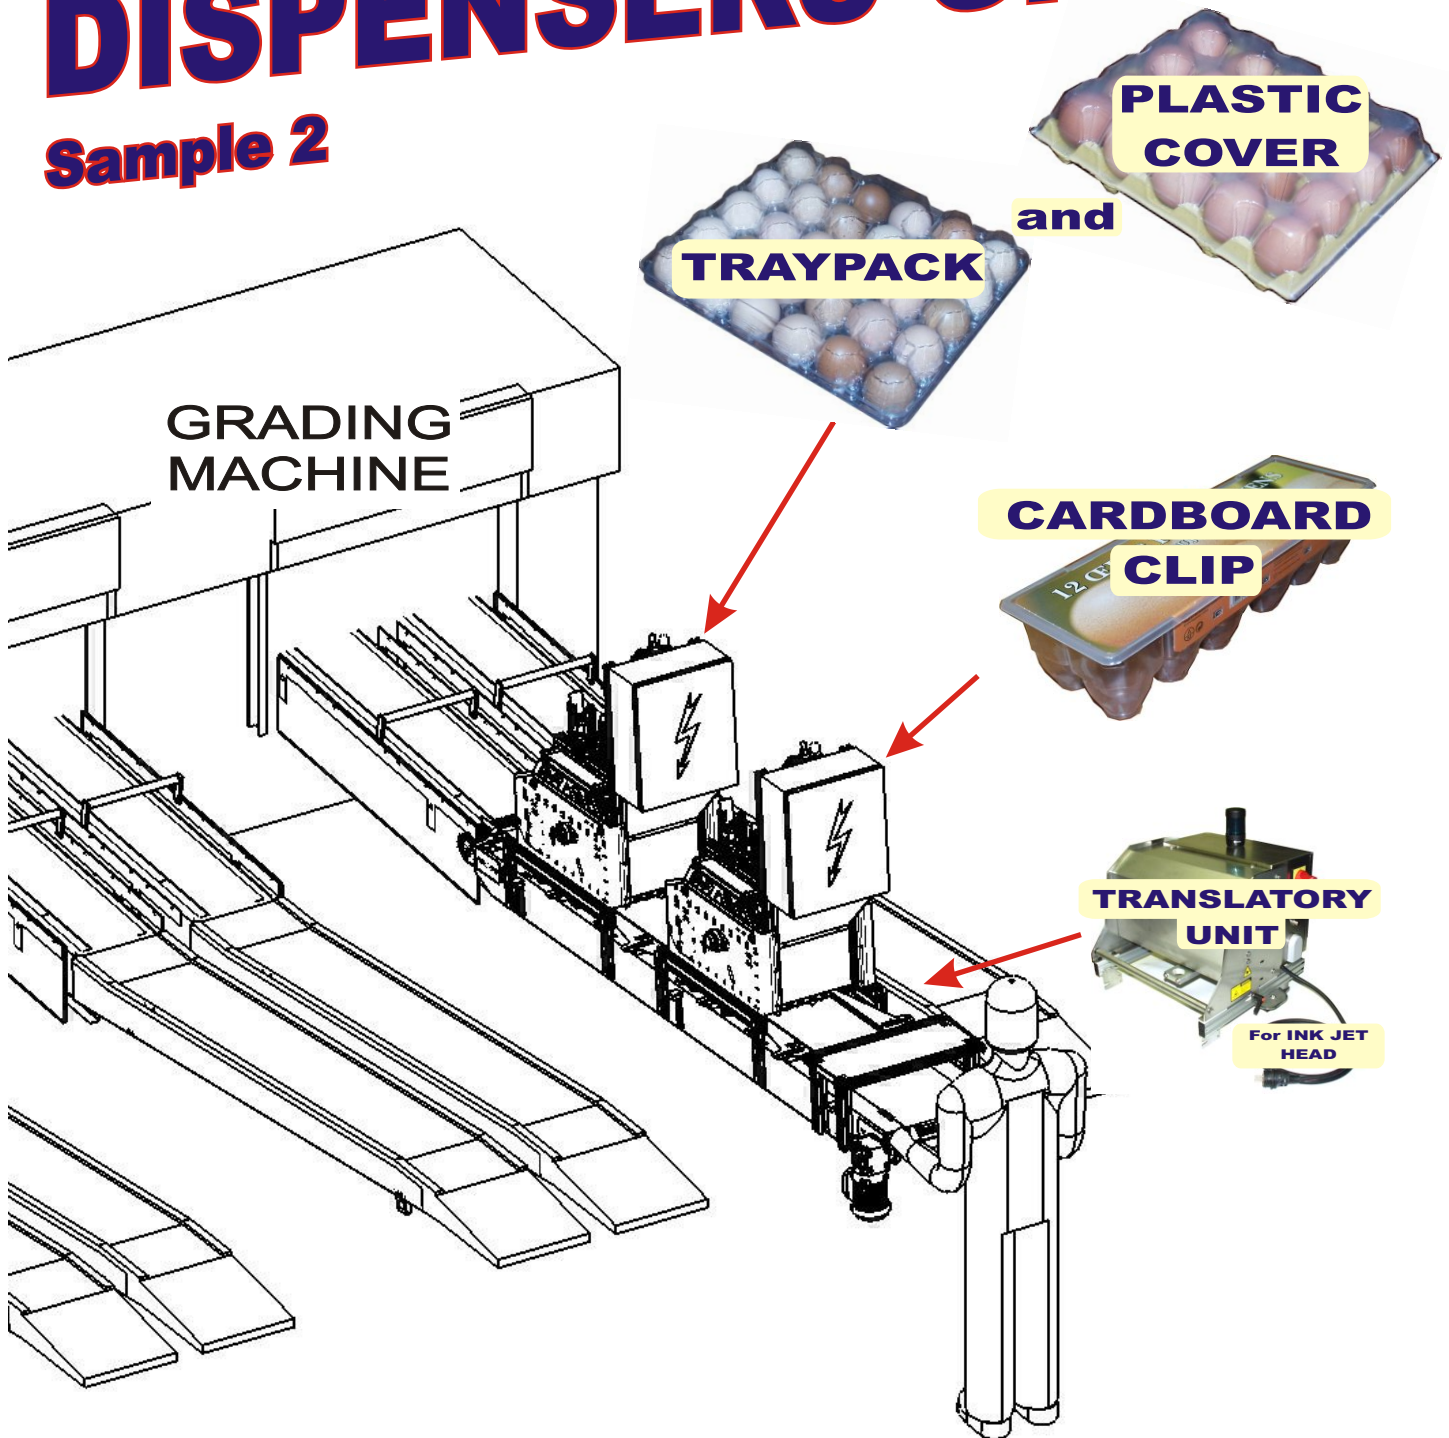

The DISPENSERS GROUP can be set just after the packing lane

- In this case, a TRAYPACK dispenser and a CARDBOARD CLIP inserter are set on a specific takeaway lane. The usual takeaway lane properties are kept.
- On request, the TRAYPACK unit is also able to lay PLASTIC COVER.
- A TRANSLATORY UNIT for ink jet head can be set before or after the dispensers.
- Every dispenser unit is replaceable with an other.